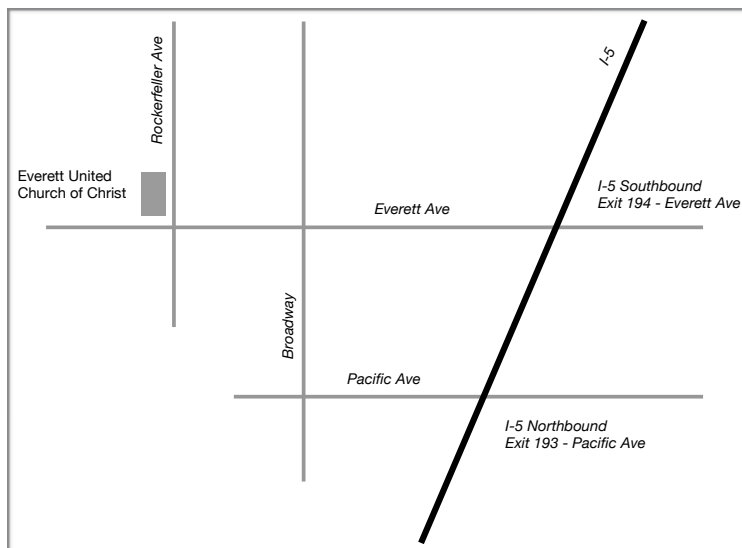

North Puget Sound SAA

Speakers Meeting & Potluck

February 18, 2017 (Saturday)

Join us for an evening of fellowship and recovery!

This event is Open to friends and family (18+)

All S-Recovery fellowships are welcome!

5:30 PM - Potluck | **7:00 PM** - Speakers | **10:00 PM** - Closing

Everett United Church of Christ

2624 Rockefeller Ave

Everett, WA 98201

From IH-5 heading South: Take the Everett Ave exit (Exit #194) and turn Right onto Everett Ave. Continue to the intersection of Everett Ave and Rockefeller Ave. (About 13 blocks) Church is on the Right.

From IH-5 heading North: Take the Pacific Ave exit (Exit #193) and turn left onto Pacific Ave. Proceed to Broadway St. and turn right. Turn Left at Everett Ave and go 3 blocks to Rockefeller Ave. Church is on the Right.