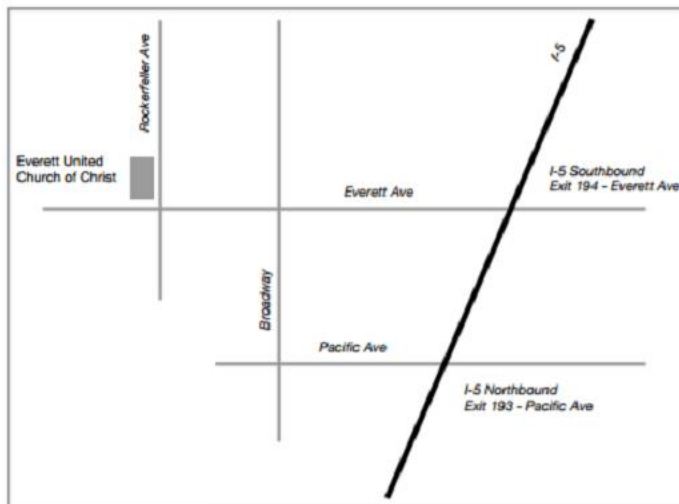

North Puget Sound SAA

Speakers Meeting & Potluck

May 20, 2017 (Saturday)

Join us for an evening of fellowship and recovery!

This event is Open to friends and family (18+)

All S-Recovery fellowships are welcome!

5:30 PM - Potluck | **7:00 PM** - Speakers | **10:00 PM** - Closing

Everett United Church of Christ

2624 Rockefeller Ave

Everett, WA 98201

From I-5 heading South: Take the Everett Ave exit (Exit #194) and turn Right onto Everett Ave. Continue to the intersection of Everett Ave and Rockefeller Ave. (About 13 blocks) Church is on the Right.

From I-5 heading North: Take the Pacific Ave exit (Exit #193) and turn left onto Pacific Ave. Proceed to Broadway St. and turn right. Turn Left at Everett Ave and go 3 blocks to Rockefeller Ave. Church is on the Right.