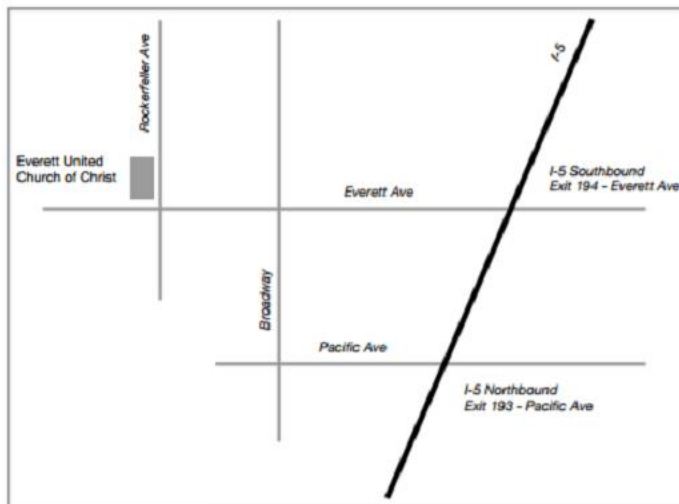

**Everett United Church of Christ**

2624 Rockefeller Ave

Everett, WA 98201

From I-5 heading South: Take the Everett Ave exit (Exit #194) and turn Right onto Everett Ave. Continue to the intersection of Everett Ave and Rockefeller Ave. (About 13 blocks) Church is on the Right.

From I-5 heading North: Take the Pacific Ave exit (Exit #193) and turn left onto Pacific Ave. Proceed to Broadway St. and turn right. Turn Left at Everett Ave and go 3 blocks to Rockefeller Ave. Church is on the Right.