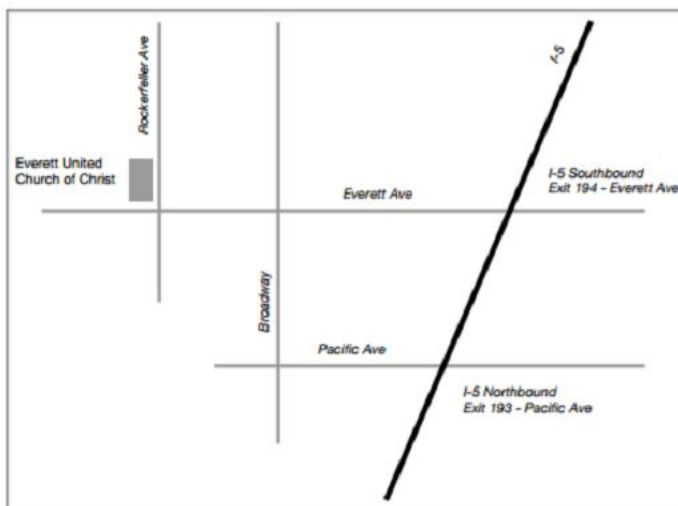

**Everett United Church of Christ**

2624 Rockefeller Ave

Everett, WA 98201

From I-5 heading South: Take the Everett Ave exit (Exit #194) and turn Right onto Everett Ave. Continue to the intersection of Everett Ave and Rockefeller Ave. (About 13 blocks) Church is on the Right.

From I-5 heading North: Take the Pacific Ave exit (Exit #193) and turn left onto Pacific Ave. Proceed to Broadway St. and turn right. Turn Left at Everett Ave and go 3 blocks to Rockefeller Ave. Church is on the Right.