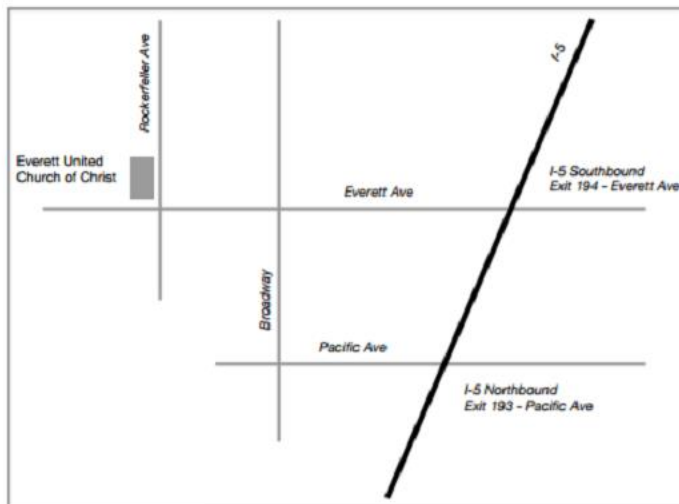

North Puget Sound SAA

Speakers Meeting & Potluck

November 18, 2017 (Saturday)

Join us for an evening of fellowship and recovery!

This event is Open to friends and family (18+)

All S-Recovery fellowships are welcome!

5:30 PM - Potluck | 7:00 PM - Speakers | 10:00 PM - Closing

Everett United Church of Christ

2624 Rockefeller Ave

Everett, WA 98201

From I-5 heading South: Take the Everett Ave exit (Exit #194) and turn Right onto Everett Ave. Continue to the intersection of Everett Ave and Rockefeller Ave. (About 13 blocks) Church is on the Right.

From I-5 heading North: Take the Pacific Ave exit (Exit #193) and turn left onto Pacific Ave. Proceed to Broadway St. and turn right. Turn Left at Everett Ave and go 3 blocks to Rockefeller Ave. Church is on the Right.