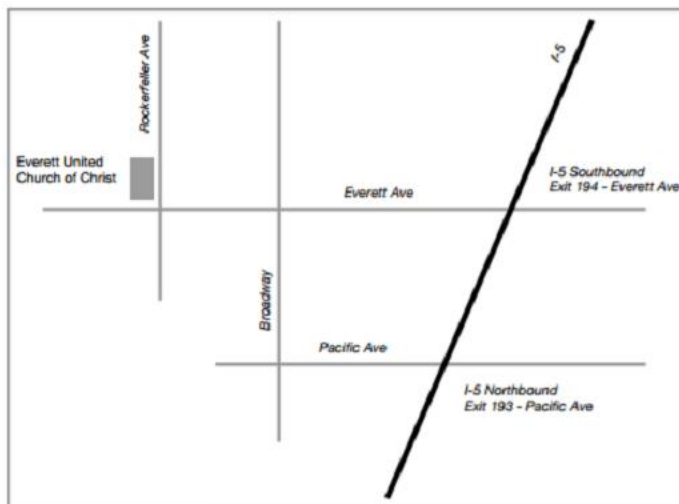

**Everett United Church of Christ**

2624 Rockefeller Ave

Everett, WA 98201

From I-5 heading South: Take the Everett Ave exit (Exit #194) and turn Right onto Everett Ave. Continue to the intersection of Everett Ave and Rockefeller Ave. (About 13 blocks) Church is on the Right.

From I-5 heading North: Take the Pacific Ave exit (Exit #193) and turn left onto Pacific Ave. Proceed to Broadway St. and turn right. Turn Left at Everett Ave and go 3 blocks to Rockefeller Ave. Church is on the Right.