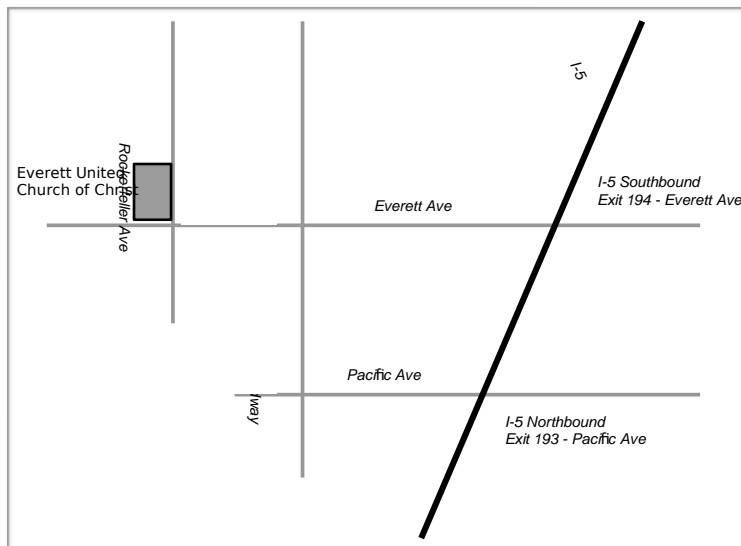

North Puget Sound SAA

Speakers Meeting & Potluck

May 19, 2018 (Saturday)

Join us for an evening of fellowship and recovery!

This event is Open to friends and family (18+)

All S-Recovery fellowships are welcome!

5:30 PM - Potluck | 7:00 PM - Speakers | 10:00 PM - Closing

Everett United Church of Christ

2624 Rockefeller Ave

Everett, WA 98201

From I-5 heading South: Take the Everett Ave exit (Exit #194) and turn Right onto Everett Ave. Continue to the intersection of Everett Ave and Rockefeller Ave. (About 13 blocks) Church is on the Right.

From I-5 heading North: Take the Pacific Ave exit (Exit #193) and turn left onto Pacific Ave. Proceed to Broadway St. and turn right. Turn Left at Everett Ave and go 3 blocks to Rockefeller Ave. Church is on the Right.